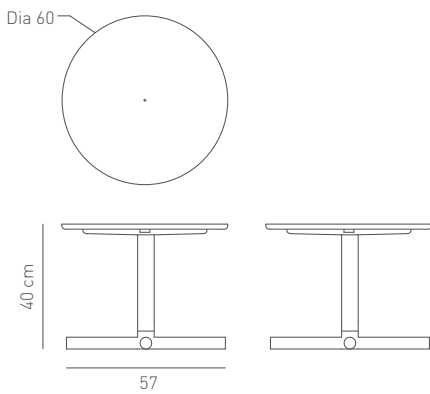

BOLD T COFFEE TABLE

Designed by
Lagranja

The light and playful bold is the perfect solution for cafes, bars and restaurants.
The form is gracefully contoured to offer maximum comfort.

Description

Top: 30 mm solid iroko table top
Leg: Powder coated aluminium leg
Finish: Top is natural, leg is available in
RAL colours with outdoor treatment

Dimensions

Q60 H40