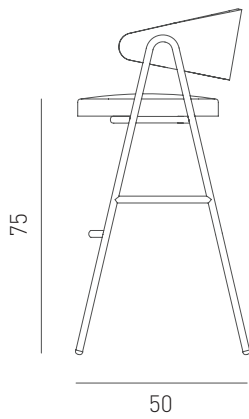

# CHIA BAR STOOL

Designed by  
**Betül İnci**

*Description*  
Frame: Plywood back and powder coated metal legs  
Seat & Back: Upholstered seat and back  
Finish: Available in RAL colours

*Dimensions*  
W56 D50 H103 SH75