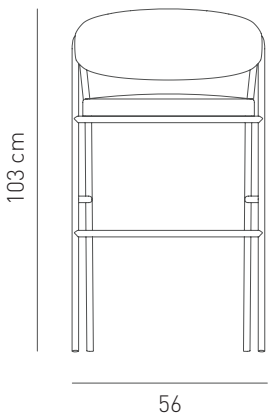

# CHIA BAR STOOL

Designed by  
**Betül İnci**

*Description*  
Frame: Plywood back and powder coated metal legs  
Seat & Back: Upholstered seat and back  
Finish: Available in RAL colours

*Dimensions*  
W56 D50 H103 SH75