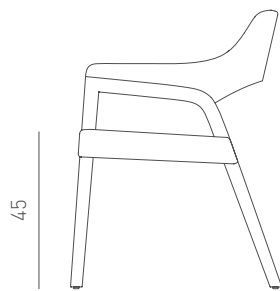

# OLIVE CHAIR

Designed by  
**Betül İnci**

56

60

## *Description*

Frame: Moulded polyurethane  
back and solid beech structure  
Seat & Back: Upholstered  
seat and back  
Finish: Available in  
multiple stain colours

## *Dimensions*

W56 D60 H79 SH45