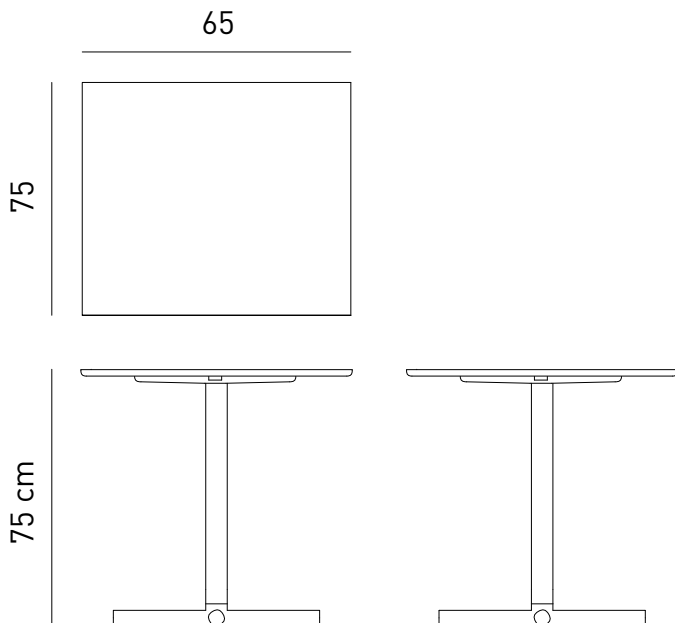

BOLD TABLE

Designed by
Lagranja

The light and playful bold is the perfect solution for cafes, bars and restaurants. The form is gracefully contoured to offer maximum comfort.

Description

Top: 20 mm Oak veneer
on birch plywood
Leg: Powder coated
aluminium leg
Finish: Top available in
multiple stain colors, leg
available in RAL colors

Dimensions

W75 D65 H75