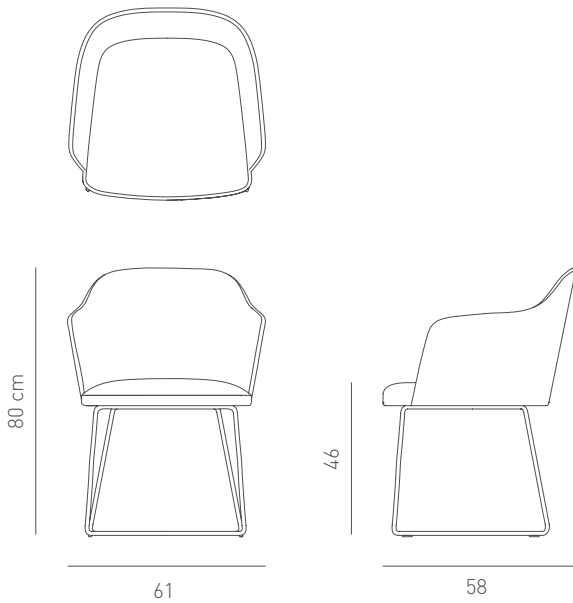

MOD S CHAIR

Designed by
Betül İnci

Mod is a versatile collection of chairs which, thanks to its metropolitan mood, geometric design and soft upholstery, ensures the highest level of comfort. Mod is ideal for use in spaces that have a variety of styles and use.

Description

Frame: Moulded polyurethane body with powder coated metal leg
Seat & Back: Upholstered seat and back
Finish: Available in RAL colours

Dimensions

W61 D58 H80 SH46