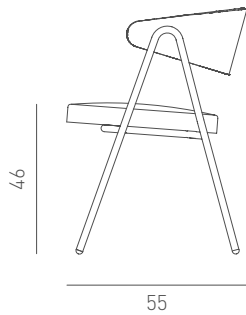

# CHIA CHAIR

Designed by  
**Betül İnci**

*Description*  
Frame: Plywood back and powder coated metal legs  
Seat & Back: Upholstered seat and back  
Finish: Available in RAL colours

*Dimensions*  
W58 D55 H75 SH46