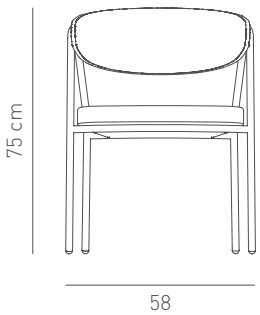

# CHIA CHAIR

Designed by  
**Betül İnci**

*Description*  
Frame: Plywood back and powder coated metal legs  
Seat & Back: Upholstered seat and back  
Finish: Available in RAL colours

*Dimensions*  
W58 D55 H75 SH46