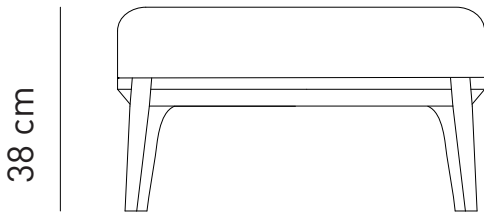

# ATLAS POUF

Designed by  
**PARLA studio**

38 cm

65

48

## *Description*

Frame: Solid beech and plywood structure, solid beech legs  
Seat: Upholstered seat  
Finish: Available in multiple stain colors

## *Dimensions*

W65 D48 H38