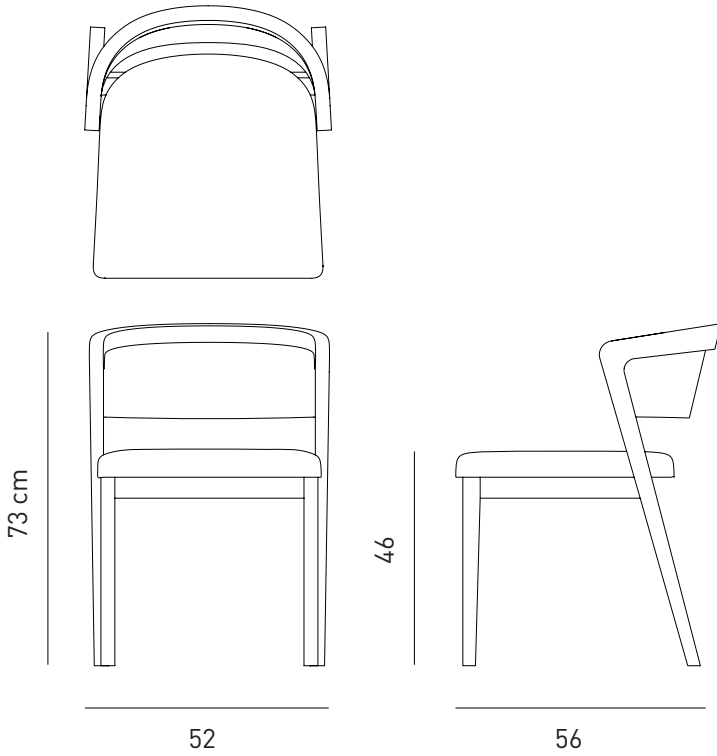

VENUS CHAIR

Designed by
PARLAstudio

The functionality of timber meets harmonic geometry with our Venus collection. The curved beech structure is perfectly combined with a saddle leather seat and precisely upholstered back. The simplicity in its curved shape and fine lines creates an overall effect of subtle elegance.

Description

Frame: Solid beech structure and legs
Seat & Back: Upholstered seat and back
Finish: Available in multiple stain colors

Dimensions

W52 D56 H73 SH46