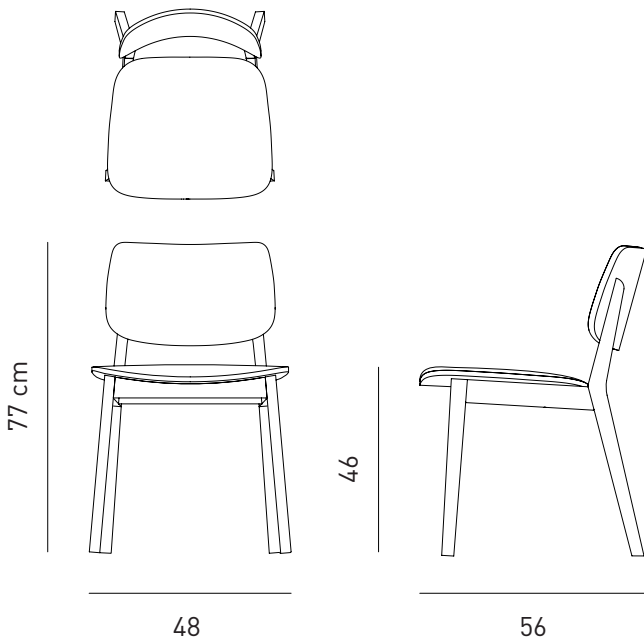

#### *Description*

Frame: Solid beech and  
plywood structure  
Seat & Back: Upholstered  
seat and back  
Finish: Available in  
multiple stain colors

#### *Dimensions*

W48 D56 H77 SH46