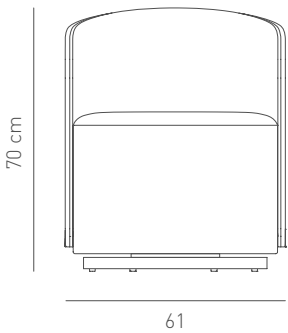

PADOVA ARMCHAIR

Designed by
Betül İnci

Description

Frame: Plywood structure, natural oak veneer plywood back and base
Seat & Back: Upholstered seat and inner back
Finish: Available in multiple stain colours

Dimensions

W61 D66 H70 SH43