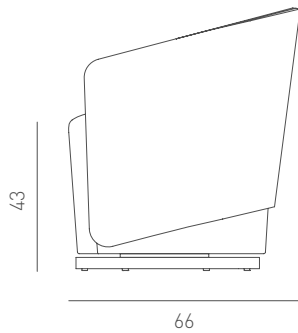

PADOVA ARMCHAIR

Designed by
Betül İnci

Description

Frame: Plywood structure, natural oak veneer plywood back and base
Seat & Back: Upholstered seat and inner back
Finish: Available in multiple stain colours

Dimensions

W61 D66 H70 SH43