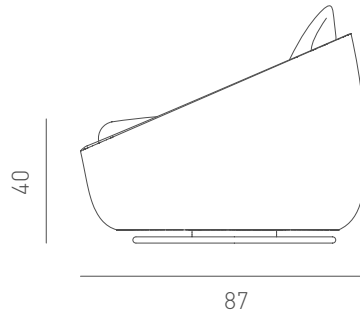

BLOOM CLUB ARMCHAIR

Designed by
Betül İnci

Description

Frame: Plywood and solid beech structure
Seat & Back: Upholstered seat and back cushions
(with 360° Swivel Base and Diamond Stitched Outer Back options)

Dimensions

W90 D87 H64 SH40