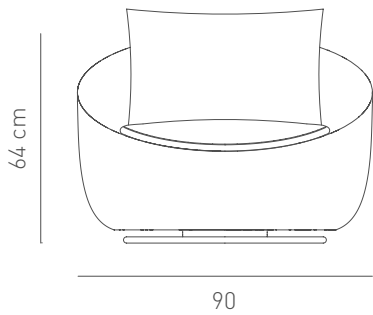

BLOOM CLUB ARMCHAIR

Designed by
Betül İnci

Description

Frame: Plywood and solid beech structure
Seat & Back: Upholstered seat and back cushions
(with 360° Swivel Base and Diamond Stitched Outer Back options)

Dimensions

W90 D87 H64 SH40