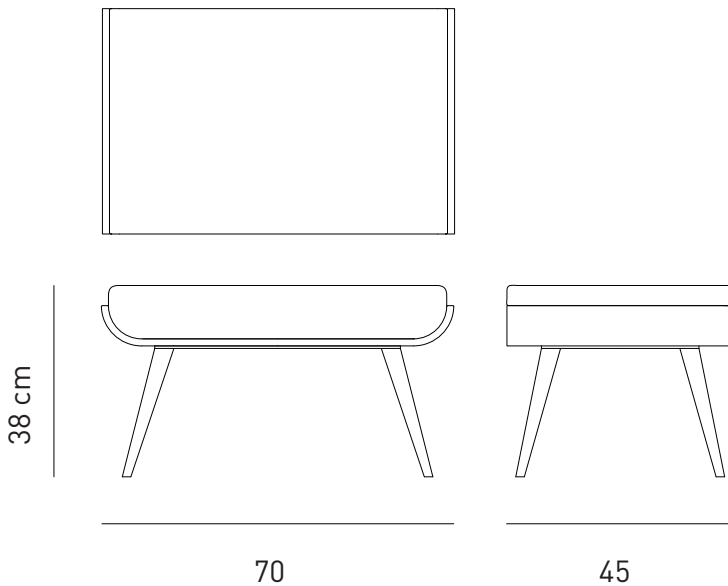

LUCE FOOT STOOL

Designed by
PARLA studio

The pieces in the Luce collection enhance minimalist nordic style with comfort. The juxtaposition of a formed shell against the soft seating is not only a reflection of Parla's quirky approach to design, but also ensures functionality.

Description

Frame: Solid beech and plywood structure,
solid beech legs
Seat: Upholstered seat
Finish: Available in multiple stain colors

Dimensions

W70 D45 H38