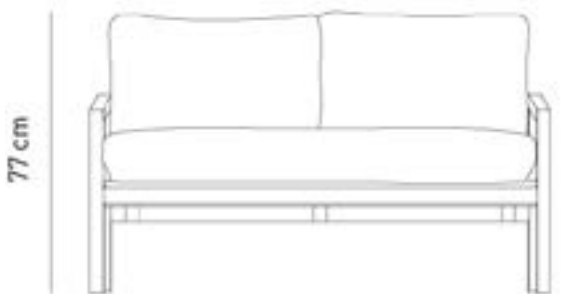

# SVELTE SOFA

Designed by  
**PARLA studio**

The Svelte family is the ultimate, effortless blend of modern and classic. It combines functionality and a graceful silhouette that can enhance any area.

140

76

## *Description*

Frame: Solid beech structure  
Seat & Back: Upholstered  
seat and back  
Finish: Available in multiple  
stain colors

## *Dimensions*

W140 D76 H77 SH43