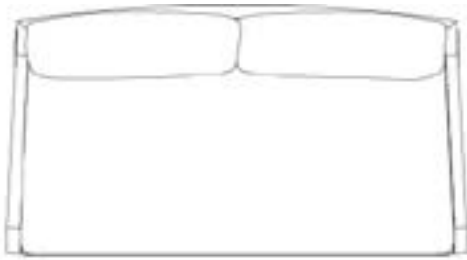

# SVELTE SOFA

Designed by  
**PARLA studio**

The Svelte family is the ultimate, effortless blend of modern and classic. It combines functionality and a graceful silhouette that can enhance any area.

140

76

## *Description*

Frame: Solid beech structure  
Seat & Back: Upholstered  
seat and back  
Finish: Available in multiple  
stain colors

## *Dimensions*

W140 D76 H77 SH43