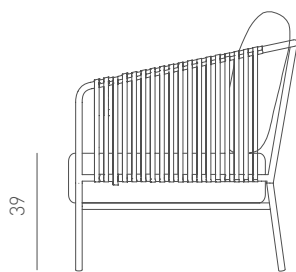

# CAPRI LOUNGE ARMCHAIR

Designed by  
**Betül İnci**

79

74

## *Description*

Frame: Powder coated aluminium structure woven with polyester rope  
Seat & Back: Upholstered seat and back cushion  
Finish: Available in RAL colours with outdoor treatment, rope available in black and tan

## *Dimensions*

W79 D74 H82 SH39