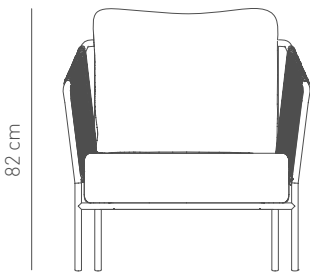

# CAPRI LOUNGE ARMCHAIR

Designed by  
**Betül İnci**

79

74

## *Description*

Frame: Powder coated aluminium structure woven with polyester rope  
Seat & Back: Upholstered seat and back cushion  
Finish: Available in RAL colours with outdoor treatment, rope available in black and tan

## *Dimensions*

W79 D74 H82 SH39