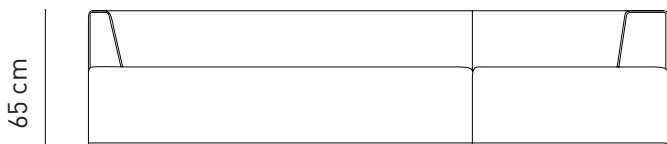

ESTIVAL L SOFA

Designed by
PARLAstudio

89

280

38

200

Description

Frame: Plywood and solid beech structure, powder coated metal base

Seat & Back: Upholstered seat, back and cushions

Finish: Available in RAL colors

Dimensions

W280+200 D89 H65 SH38