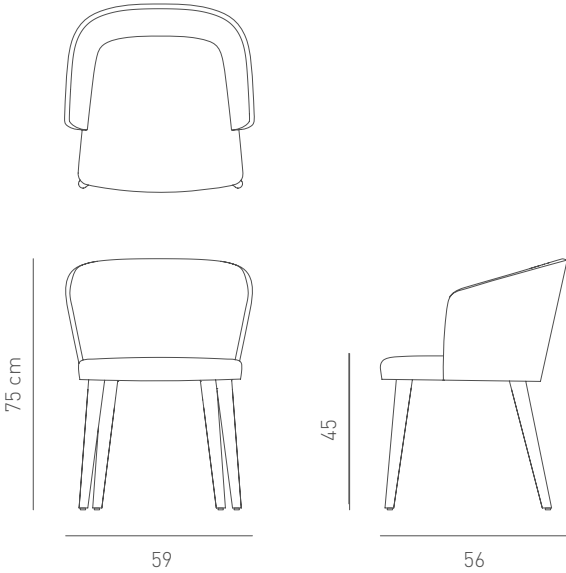

# STELLA V CHAIR

Designed by  
**Betül İnci**

The beautifully formed chair, designed with comfort in mind, is ideal for informal dining settings. Its geometric silhouette makes it a perfect selection for a variety of interiors.

## *Description*

Frame: Natural oak veneer  
plywood back and solid  
beech legs  
Seat & Back: Upholstered  
seat and inner back  
Finish: Available in multiple  
stain colours

## *Dimensions*

W59 D56 H75 SH45