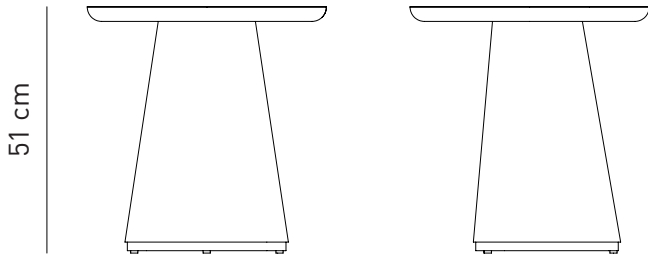

TOFU V COFFEE TABLE

Designed by
Seda Yetkiner

Dia 50

Description
Top: 30 mm thick natural oak veneer on birch plywood
Leg: Natural oak veneer with coloured stainless steel base
Finish: Available in multiple stain colours, steel base is available in steel colours

51 cm

Dimensions
Dia50 H51