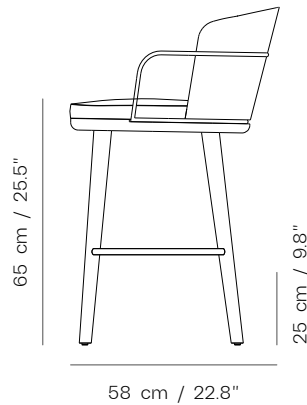

## PRODUCT DIMENSIONS

W:50 D:58 H:78 SH:65

## PACKAGING

Packaging Type  
Wooden case box

Packaging Measurement  
L:52 X W:52 X H:110 CM

Weight Packaging  
Gross/Net  
12 kg/10 kg

Number of Parcels  
1 pcs