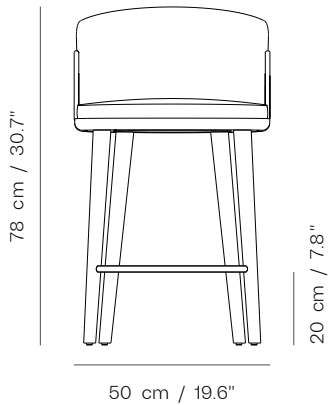

## PRODUCT DIMENSIONS

W:50 D:58 H:78 SH:65

## PACKAGING

Packaging Type  
Wooden case box

Packaging Measurement  
L:52 X W:52 X H:110 CM

Weight Packaging  
Gross/Net  
12 kg/10 kg

Number of Parcels  
1 pcs