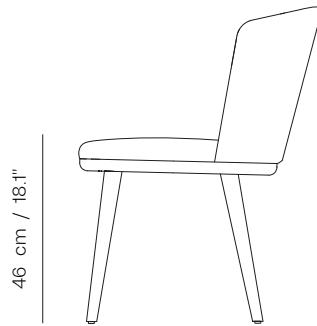

ARVEN L CHAIR

parla*

Item Number U010016
Designed by Burcu Özdamar

PRODUCT SPECIFICATION

Frame
Plywood back and solid beech legs

Seat & Back
Upholstered seat and back

Finish
Available in multiple stain colours

PRODUCT DIMENSIONS

W:53 D:61 H:81 SH:46

TECHNICAL DRAWING

53 cm / 20.8"

61 cm / 24"

PACKAGING

Packaging Type
Wooden case box

Packaging Measurement
L:65 X W:60 X H:85 CM