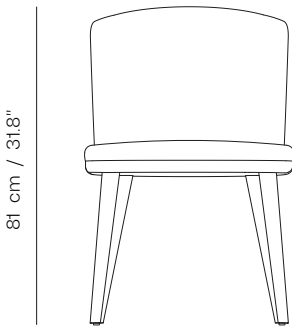

ARVEN L CHAIR

parla*

Item Number U010016
Designed by Burcu Özdamar

PRODUCT SPECIFICATION

Frame
Plywood back and solid beech legs

Seat & Back
Upholstered seat and back

Finish
Available in multiple stain colours

PRODUCT DIMENSIONS

W:53 D:61 H:81 SH:46

TECHNICAL DRAWING

53 cm / 20.8"

61 cm / 24"

PACKAGING

Packaging Type
Wooden case box

Packaging Measurement
L:65 X W:60 X H:85 CM