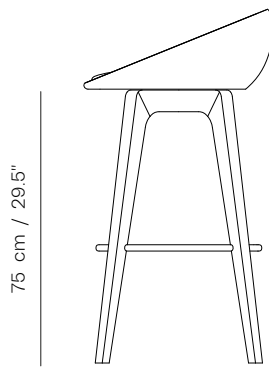

## PRODUCT DIMENSIONS

W:53 D:50 H:91 SH:75

## TECHNICAL DRAWING

53 cm / 20.8"

50 cm / 19.6"

## PACKAGING

**Packaging Type**  
Wooden case box

**Packaging Measurement**  
L:52 X W:52 X H:110 CM

**Weight Packaging**  
9 kg/7 kg

**Number of Parcels**  
1 pcs