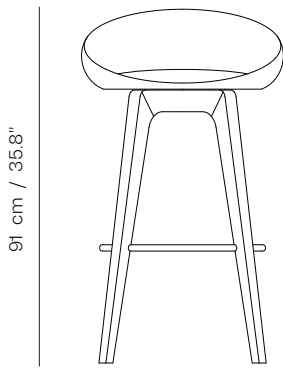

## PRODUCT DIMENSIONS

W:53 D:50 H:91 SH:75

## TECHNICAL DRAWING

53 cm / 20.8"

50 cm / 19.6"

## PACKAGING

**Packaging Type**  
Wooden case box

**Packaging Measurement**  
L:52 X W:52 X H:110 CM

**Weight Packaging**  
9 kg/7 kg

**Number of Parcels**  
1 pcs