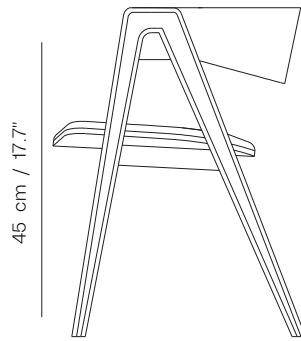

## PRODUCT DIMENSIONS

W:54 D:53 H:73 SH:45

## TECHNICAL DRAWING

54 cm / 21.2"

53 cm / 20.8"