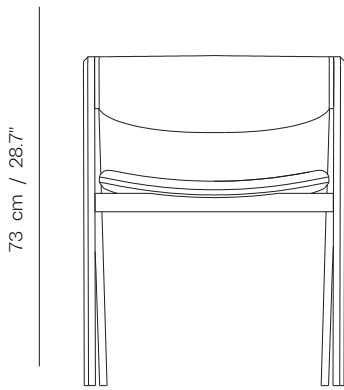

## PRODUCT DIMENSIONS

W:54 D:53 H:73 SH:45

## TECHNICAL DRAWING

54 cm / 21.2"

53 cm / 20.8"