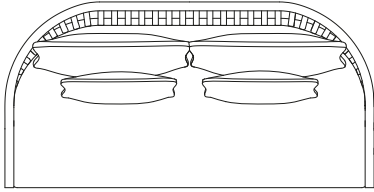

GOBA SOFA

parla*

Item Number U030014
Designed by Esin Sözer Kalender

PRODUCT SPECIFICATION

Frame
Solid beech structure

Seat & Back
Upholstered seat, back and
throw cushion set of three

Finish
Available in multiple stain colours

PRODUCT DIMENSIONS

W:150 D:75 H:76 SH:40

TECHNICAL DRAWING

150 cm / 59"

75 cm / 29.5"

PACKAGING

Packaging Type
Wooden case box

Packaging Measurement
L:80 X W:80 X H:160 CM