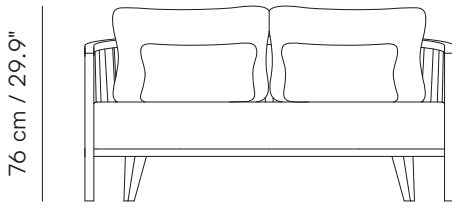

GOBA SOFA

parla*

Item Number U030014
Designed by Esin Sözer Kalender

PRODUCT SPECIFICATION

Frame
Solid beech structure

Seat & Back
Upholstered seat, back and
throw cushion set of three

Finish
Available in multiple stain colours

PRODUCT DIMENSIONS

W:150 D:75 H:76 SH:40

TECHNICAL DRAWING

150 cm / 59"

75 cm / 29.5"

PACKAGING

Packaging Type
Wooden case box

Packaging Measurement
L:80 X W:80 X H:160 CM