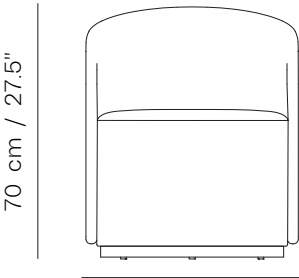

## PRODUCT DIMENSIONS

W:61 D:66 H:70 SH:43

## TECHNICAL DRAWING

61 cm / 24"

66 cm / 25.9"

## PACKAGING

Packaging Type  
Wooden case box

Packaging Measurement  
L:65 X W:65 X H:85 CM

Weight Packaging  
26 kg/24 kg

Number of Parcels  
1 pcs