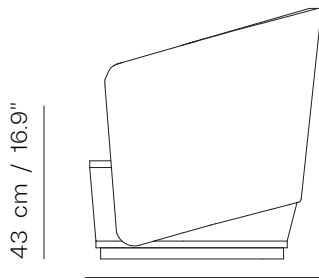

## PRODUCT DIMENSIONS

W:61 D:66 H:70 SH:43

## TECHNICAL DRAWING

61 cm / 24"

66 cm / 25.9"