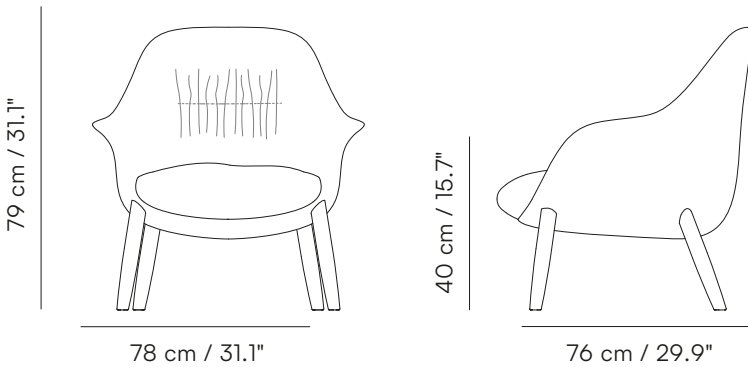

## PRODUCT DIMENSIONS

W:78 D:76 H:79 SH:40

## PACKAGING

Packaging Type

Wooden case box

Packaging Measurement

L:75 X W:80 X H:85 CM

Weight Packaging

Gross/Net

23 kg/21 kg