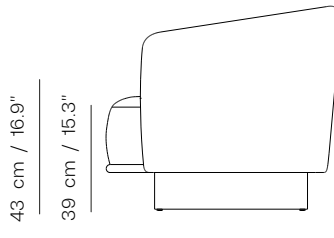

HUG ARMCHAIR

parla*

Item Number U0200131
Designed by Betül İnci

PRODUCT SPECIFICATION

Frame
Plywood and solid beech structure, oak veneered base with solid wood edge

Seat & Back
Upholstered seat and back

Finish
Available in multiple stain colours

PRODUCT DIMENSIONS

W:95 D:88 H:76 SH:43

TECHNICAL DRAWING

PACKAGING

Packaging Type
Wooden case box

Packaging Measurement
L:100 X W:85 X H:80 CM

Weight Packaging
Gross/Net
44 kg/39 kg

Number of Parcels
1 pcs