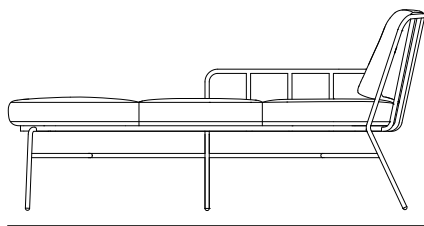

### Seat & Back

Removable upholstered seat and back cushion

## PRODUCT DIMENSIONS

W:157 D:70 H:75 SH:42

83 cm / 32.6"

42 cm / 16.5"

157 cm / 61.8"

75 cm / 29.5"

70 cm / 27.5"

53 cm / 20.8"