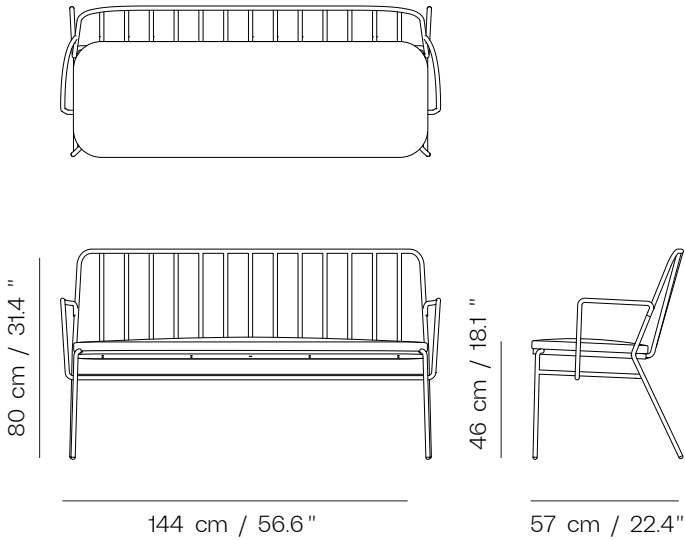

PALM A BENCH

parla*

Item Number U1100013 (Indoor)
Designed by Wilmotte

Product Number	Product Type	Dimensions
U080021105	Palm AW Bench Outdoor	W:149 D:57 H:80 SH:46
U080021106	Palm AW Bench Indoor	W:149 D:57 H:80 SH:46
U080021113	Palm AL Bench Outdoor	W:144 D:57 H:80 SH:46
U080021107	Palm AL Bench Indoor	W:144 D:57 H:80 SH:46

PRODUCT SPECIFICATION

Frame
Powder coated metal structure with armrest

Seat & Back
Fix upholstered seat

PRODUCT DIMENSIONS

W:144 D:57 H:80 SH:46

TECHNICAL DRAWING

PACKAGING

Packaging Type
Wooden case box

Packaging Measurement
L:145 X W:57 X H:80 CM

Weight Packaging
Gross/Net
30.5 kg/27 kg

Number of Parcels
1 pcs

COMPANY CERTIFICATIONS

ISO 14001
Environmental management system

ISO 45001
Occupational health and safety