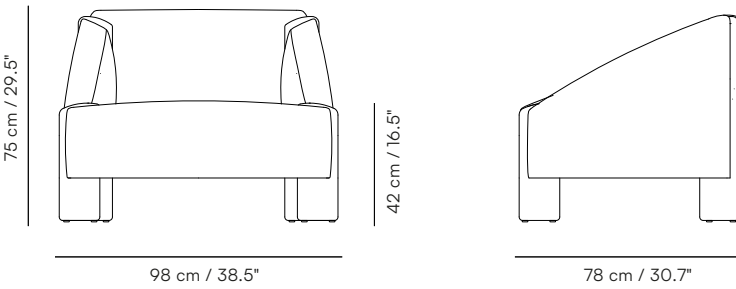

HEW ARMCHAIR

parla*

Item Number U0200148
Designed by Goodrich

PRODUCT SPECIFICATION

Frame
Plywood structure and solid ash legs

Seat & Back
Upholstered seat and back

Finish
Available in multiple stain colours

PRODUCT DIMENSIONS

W:98 D:78 H:75 SH:42

TECHNICAL DRAWING

PACKAGING

Packaging Type
Wooden case box

Packaging Measurement
L:80 X W:100 X H:80 CM

Weight Packaging
Gross/Net
44 kg/39 kg

Number of Parcels
1 pcs